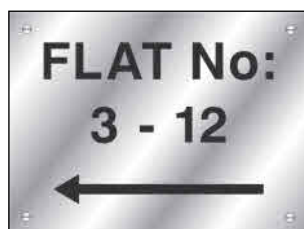

Engraved Signs

We have our own "State of the Art" engraving equipment. This means that we can get your signs to you much quicker than many other suppliers who sub-contract engraved work to a third party company, adding further delays to your delivery. It is true that engraved signs take a little longer to produce than printed signs. We aim to produce and ship all engraved signs within 3 - 5 days of receiving your order.

**FED UP WITH WAITING WEEKS FOR ENGRAVED SIGNS?
WE PRODUCE TOP QUALITY ENGRAVED SIGNS FAST!**

WHAT WE CAN ENGRAVE

We can engrave on several different materials:

- ☐ Brass
- ☐ Anodised Aluminium
- ☐ Coloured Plastics (interior use only)
- ☐ Metallic Effect Plastics (interior use only)