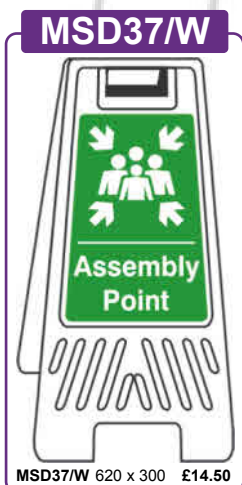

Motspur Freestanding Signs

We supply a wide range of Motspur signs to suit most needs. This range of floor signs uses clear and easily understood symbols along with text to alert the viewer to potential hazards. These signs are clear and easily visible from a safe distance.

 **CAN'T SEE EXACTLY WHAT YOU WANT?**
Take a look at our Speedy Special Signs on Page 66.

KEY TO MATERIAL CODE TYPES
All Motspurs are robust injection moulded PVC for indoor use.